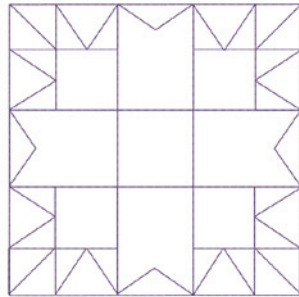

IVY QUILT SQUARE*

File: KC0793 (13)
4.54"W X 5.00"H
ST: 3,955 (12)
Colors: 1
1. Dk. Dk. Purple

FLOWER QUILT SQUARE*

File: KC0794 (13)
5.00"W X 5.00"H
ST: 2,418 (12)
Colors: 1
1. Dk. Dk. Purple

BEEHIVE QUILT SQUARE*

File: KC0797 (13)
4.42"W X 5.00"H
ST: 2,363 (12)
Colors: 1
1. Dk. Dk. Purple

CAT QUILT SQUARE*

File: KC0798 (13)
5.00"W X 4.90"H
ST: 3,981 (12)
Colors: 1
1. Dk. Dk. Purple

DOG QUILT SQUARE*

File: KC0799 (13)
4.90"W X 5.00"H
ST: 2,110 (12)
Colors: 1
1. Dk. Dk. Purple

HUMMINGBIRD QUILT SQUARE*

File: KC0800 (13)
5.00"W X 4.41"H
ST: 3,366 (12)
Colors: 1
1. Dk. Dk. Purple

SONGBIRD QUILT SQUARE*

File: KC0801 (13)
5.00"W X 4.67"H
ST: 3,602 (12)
Colors: 1
1. Dk. Dk. Purple

OWL QUILT SQUARE*

File: KC0802 (13)
5.00"W X 4.70"H
ST: 2,324 (12)
Colors: 1
1. Dk. Dk. Purple

* Some white areas in design are negative

UNICORN QUILT SQUARE*
 File: KC0803 (13)
 4.41"W X 4.99"H
 ST: 1,758 (12)
 Colors: 1
 1. Dk. Dk. Purple