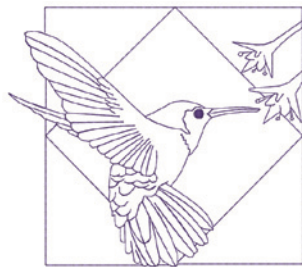

File: KC0795 (13)
5.00"W X 4.60"H
ST: 2,796 (12)
Colors: 1
1. Dk. Dk. Purple

TEDDY BEAR QUILT SQUARE*

File: KC0796 (13)
5.00"W X 4.50"H
ST: 2,473 (12)
Colors: 1
1. Dk. Dk. Purple

EASTER CHICK QUILT SQUARE*

File: KC0797 (13)
4.42"W X 5.00"H
ST: 2,363 (12)
Colors: 1
1. Dk. Dk. Purple

CAT QUILT SQUARE*

File: KC0798 (13)
5.00"W X 4.90"H
ST: 3,981 (12)
Colors: 1
1. Dk. Dk. Purple

DOG QUILT SQUARE*

File: KC0799 (13)
4.90"W X 5.00"H
ST: 2,110 (12)
Colors: 1
1. Dk. Dk. Purple

HUMMINGBIRD QUILT SQUARE*

File: KC0800 (13)
5.00"W X 4.41"H
ST: 3,366 (12)
Colors: 1
1. Dk. Dk. Purple

SONGBIRD QUILT SQUARE*

File: KC0801 (13)
5.00"W X 4.67"H
ST: 3,602 (12)
Colors: 1
1. Dk. Dk. Purple

OWL QUILT SQUARE*