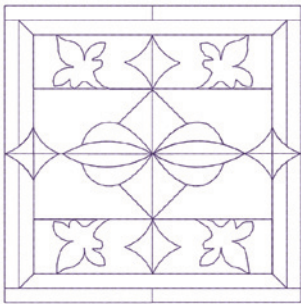

QUILT SQUARE*
File: KC0807 (13)
5.00"W X 5.00"H
ST: 3,291 (12)
Colors: 1
1. Dk. Dk. Purple